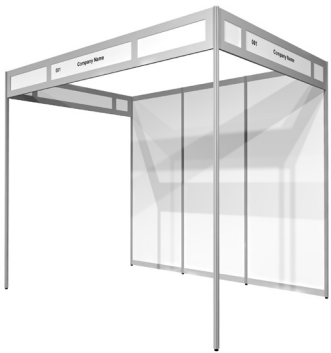

exhibition **POWER**

SHELL SCHEME SPEC SHEET

+44 (0) 333 355 4171

info@exhibitionpower.co.uk

www.exhibitionpower.co.uk

Octagonal shell scheme
available with
white 3mm Foamex.

exhibition
POWER