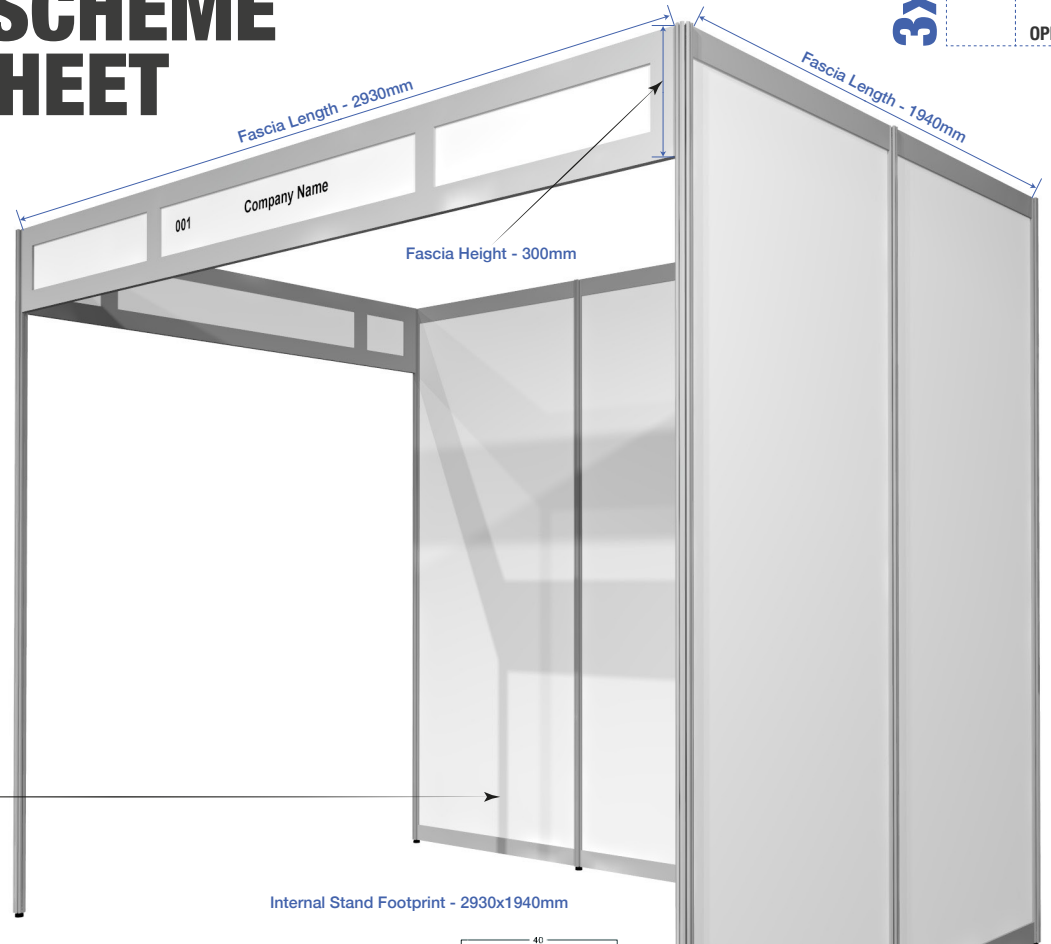

## SHELL SCHEME SPEC SHEET

✓ Seamless graphics can be fitted to either scheme, panel sizes are 2480mm high by 990mm wide on a straight wall.

Please check for sizes if your booth has corners as the dimensions differ.

## SHELL SCHEME SPEC SHEET

Octagonal beam profile

Octagonal pole profile

✓ Seamless graphics can be fitted to either scheme, panel sizes are 2480mm high by 990mm wide on a straight wall.

Please check for sizes if your booth has corners as the dimensions differ.