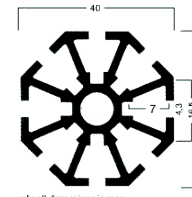

Octagonal pole profile

+44 (0) 333 355 4171

info@exhibitionpower.co.uk

www.exhibitionpower.co.uk

Octagonal shell scheme
available with
white 3mm Foamex.