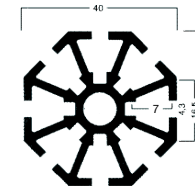

Octagonal pole profile

+44 (0) 333 355 4171

info@exhibitionpower.co.uk

www.exhibitionpower.co.uk

Octagonal shell scheme
available with
white 3mm Foamex.