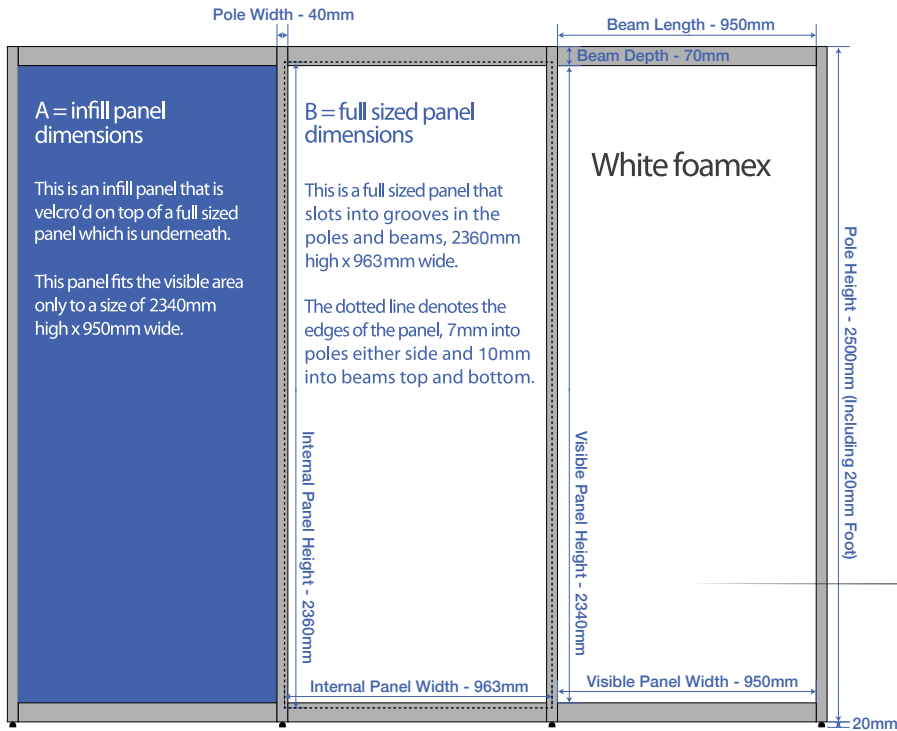

## SHELL SCHEME SPEC SHEET

✓ Seamless graphics can be fitted to either scheme, panel sizes are 2480mm high by 990mm wide on a straight wall.

Please check for sizes if your booth has corners as the dimensions differ.

## SHELL SCHEME SPEC SHEET

Octagonal beam profile

Octagonal pole profile

✓ Seamless graphics can be fitted to either scheme, panel sizes are 2480mm high by 990mm wide on a straight wall.

Please check for sizes if your booth has corners as the dimensions differ.