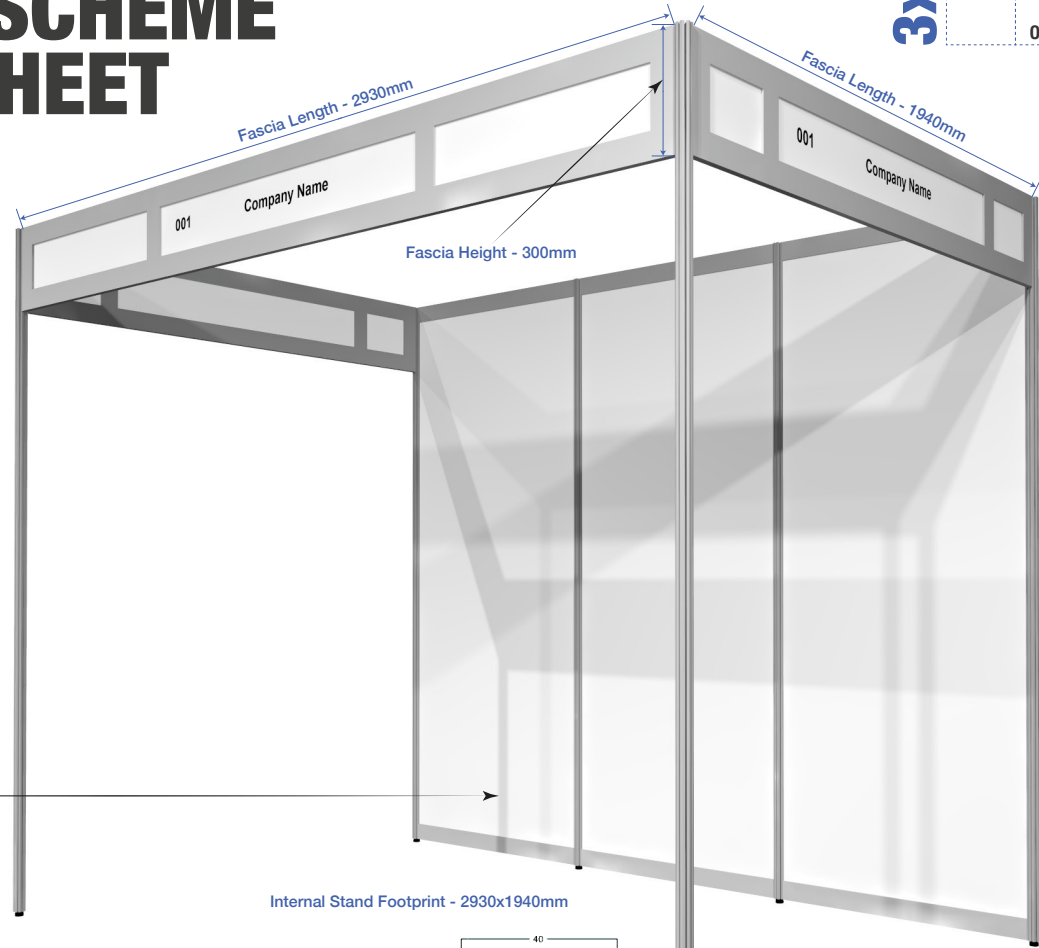

## SHELL SCHEME SPEC SHEET

✓ Seamless graphics can be fitted to either scheme, panel sizes are 2480mm high by 990mm wide on a straight wall.

Please check for sizes if your booth has corners as the dimensions differ.

## SHELL SCHEME SPEC SHEET

Octagonal beam profile

Octagonal pole profile

✓ Seamless graphics can be fitted to either scheme, panel sizes are 2480mm high by 990mm wide on a straight wall.

Please check for sizes if your booth has corners as the dimensions differ.