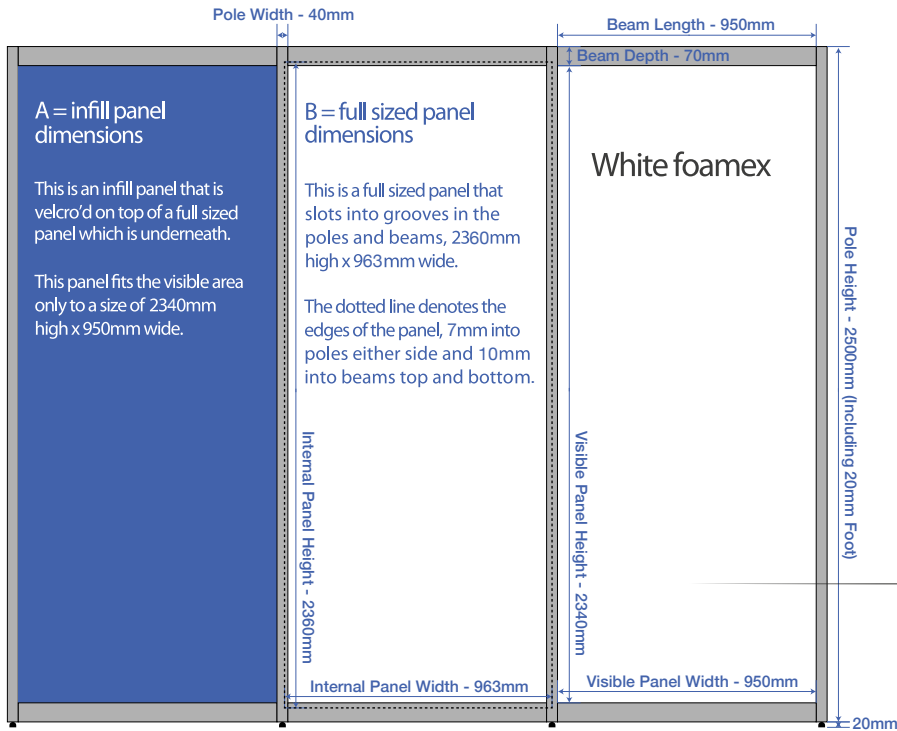

## SHELL SCHEME SPEC SHEET

✓ Seamless graphics can be fitted to either scheme, panel sizes are 2480mm high by 990mm wide on a straight wall.

Please check for sizes if your booth has corners as the dimensions differ.

## SHELL SCHEME SPEC SHEET

Octagonal beam profile

Octagonal pole profile

✓ Seamless graphics can be fitted to either scheme, panel sizes are 2480mm high by 990mm wide on a straight wall.

Please check for sizes if your booth has corners as the dimensions differ.