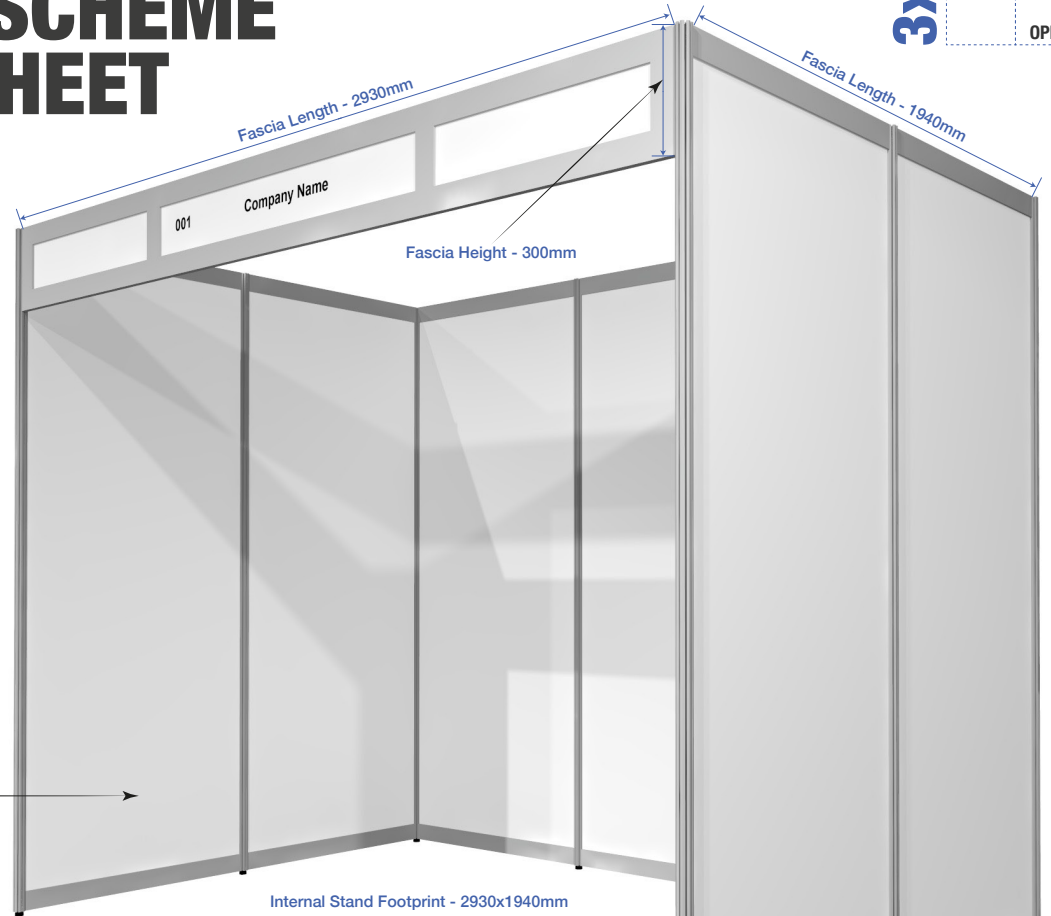

## SHELL SCHEME SPEC SHEET

✓ Seamless graphics can be fitted to either scheme, panel sizes are 2480mm high by 990mm wide on a straight wall.

Please check for sizes if your booth has corners as the dimensions differ.

## SHELL SCHEME SPEC SHEET

Octagonal beam profile

Octagonal pole profile

✓ Seamless graphics can be fitted to either scheme, panel sizes are 2480mm high by 990mm wide on a straight wall.

Please check for sizes if your booth has corners as the dimensions differ.