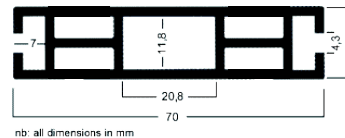

## **SHELL SCHEME SPEC SHEET**

+44 (0) 333 355 4171

info@exhibitionpower.co.uk

www.exhibitionpower.co.uk

Octagonal shell scheme  
available with  
**white 3mm Foamex.**

exhibition  
**POWER**

## SHELL SCHEME SPEC SHEET

✓ Seamless graphics can be fitted to either scheme, panel sizes are 2480mm high by 990mm wide on a straight wall.

Please check for sizes if your booth has corners as the dimensions differ.