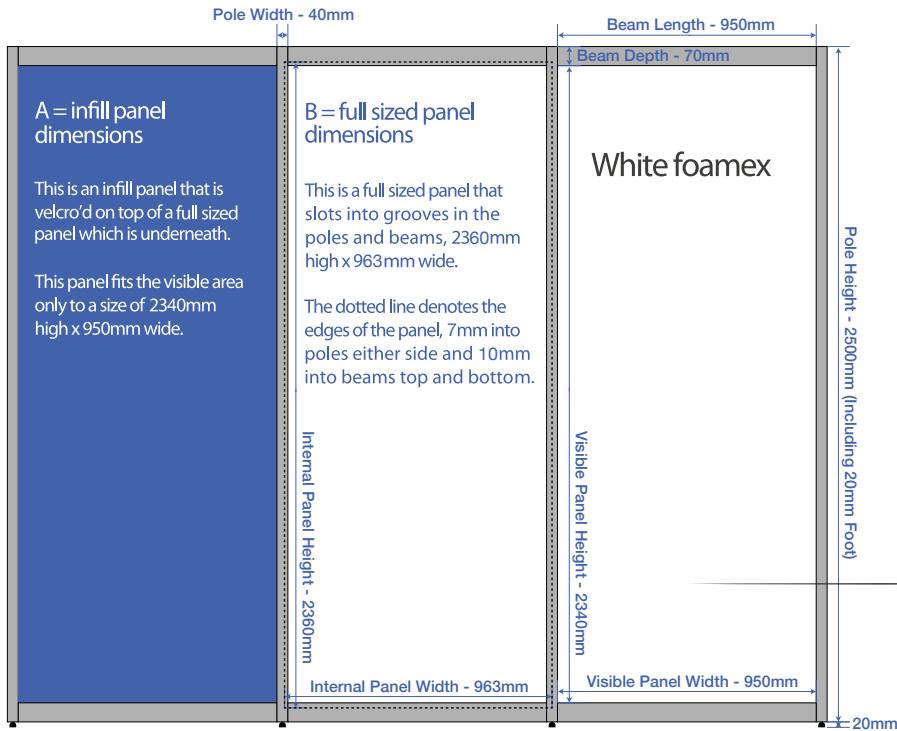

## SHELL SCHEME SPEC SHEET

✓ Seamless graphics can be fitted to either scheme, panel sizes are 2480mm high by 990mm wide on a straight wall.

Please check for sizes if your booth has corners as the dimensions differ.

## SHELL SCHEME SPEC SHEET

Octagonal beam profile

Octagonal pole profile

✓ Seamless graphics can be fitted to either scheme, panel sizes are 2480mm high by 990mm wide on a straight wall.

Please check for sizes if your booth has corners as the dimensions differ.