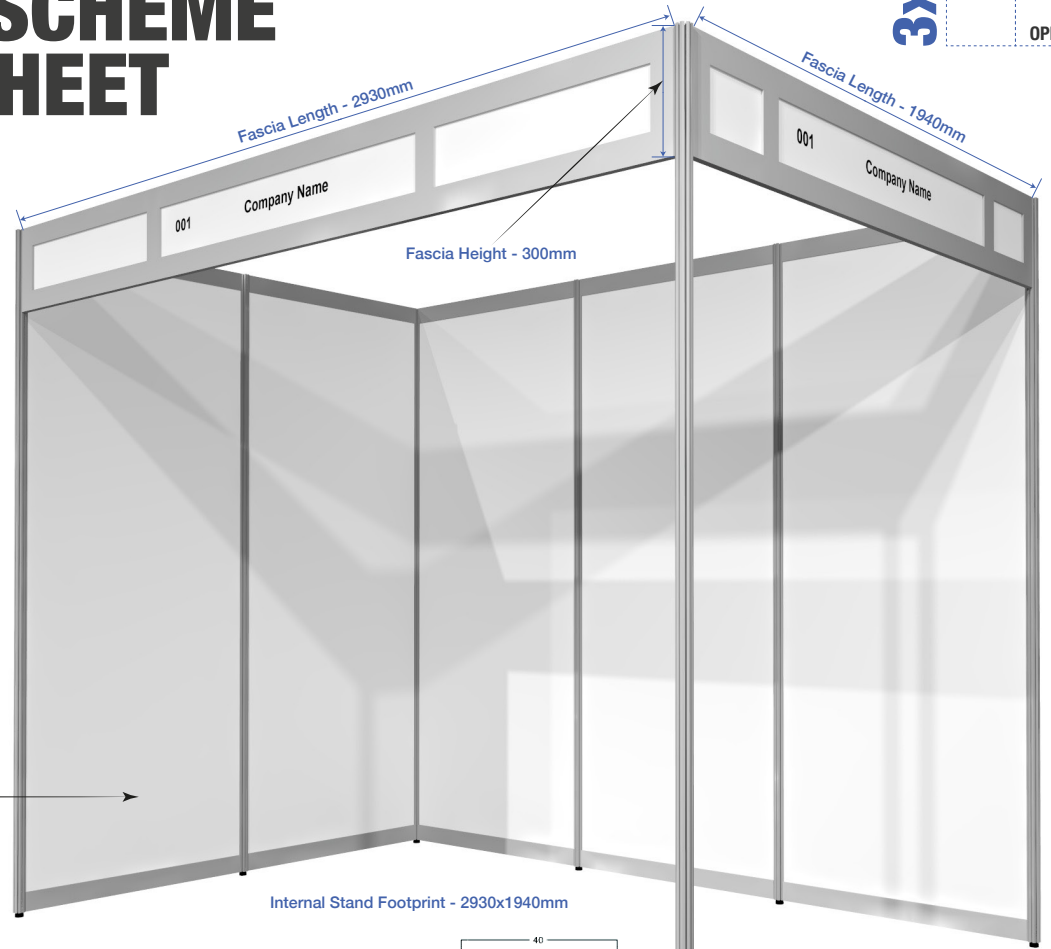

## SHELL SCHEME SPEC SHEET

✓ Seamless graphics can be fitted to either scheme, panel sizes are 2480mm high by 990mm wide on a straight wall.

Please check for sizes if your booth has corners as the dimensions differ.

## SHELL SCHEME SPEC SHEET

Octagonal beam profile

Octagonal pole profile

✓ Seamless graphics can be fitted to either scheme, panel sizes are 2480mm high by 990mm wide on a straight wall.

Please check for sizes if your booth has corners as the dimensions differ.