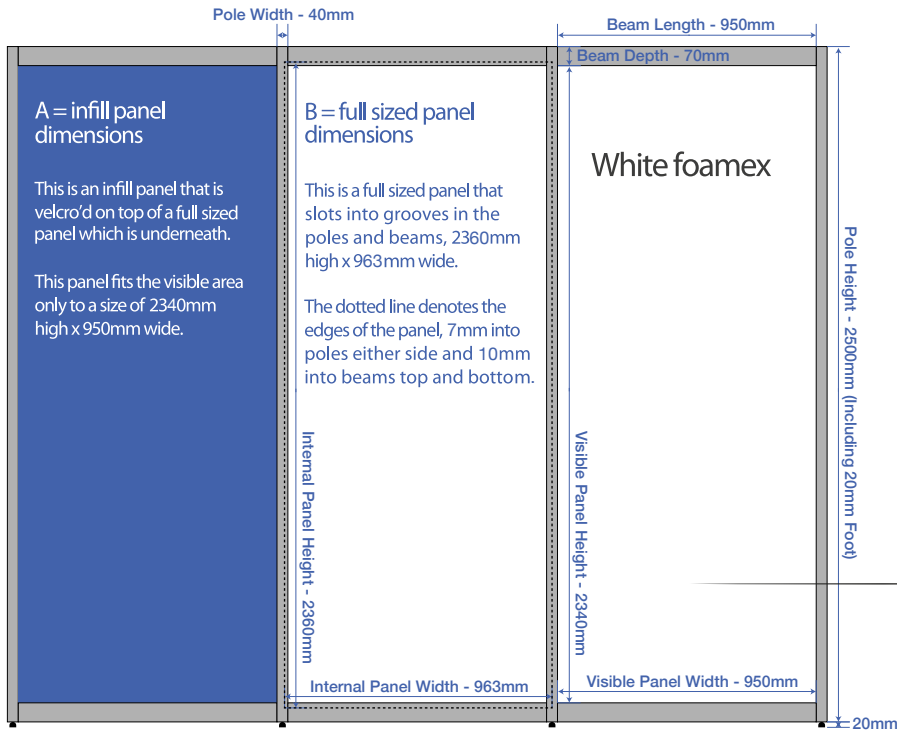

## SHELL SCHEME SPEC SHEET

✓ Seamless graphics can be fitted to either scheme, panel sizes are 2480mm high by 990mm wide on a straight wall.

Please check for sizes if your booth has corners as the dimensions differ.

Octagonal beam profile

Octagonal pole profile

+44 (0) 333 355 4171

info@exhibitionpower.co.uk

www.exhibitionpower.co.uk

Octagonal shell scheme  
available with  
white 3mm Foamex.

## SHELL SCHEME SPEC SHEET

Octagonal beam profile

Octagonal pole profile

✓ Seamless graphics can be fitted to either scheme, panel sizes are 2480mm high by 990mm wide on a straight wall.

Please check for sizes if your booth has corners as the dimensions differ.