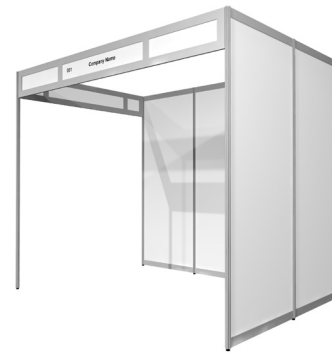

exhibition **POWER**

SHELL SCHEME SPEC SHEET

+44 (0) 333 355 4171

info@exhibitionpower.co.uk

www.exhibitionpower.co.uk

Octagonal shell scheme
available with
white 3mm Foamex.

exhibition
POWER