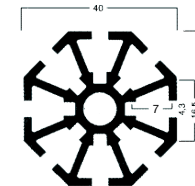

## SHELL SCHEME SPEC SHEET

✓ Seamless graphics can be fitted to either scheme, panel sizes are 2480mm high by 990mm wide on a straight wall.

Please check for sizes if your booth has corners as the dimensions differ.

Octagonal beam profile

Octagonal pole profile

+44 (0) 333 355 4171

info@exhibitionpower.co.uk

www.exhibitionpower.co.uk

Octagonal shell scheme  
available with  
white 3mm Foamex.

## SHELL SCHEME SPEC SHEET

Octagonal beam profile

Octagonal pole profile

✓ Seamless graphics can be fitted to either scheme, panel sizes are 2480mm high by 990mm wide on a straight wall.

Please check for sizes if your booth has corners as the dimensions differ.