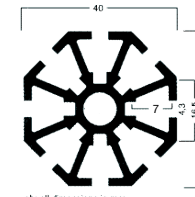

## SHELL SCHEME SPEC SHEET

✓ Seamless graphics can be fitted to either scheme, panel sizes are 2480mm high by 990mm wide on a straight wall.

Please check for sizes if your booth has corners as the dimensions differ.

Octagonal beam profile

Octagonal pole profile

+44 (0) 333 355 4171

info@exhibitionpower.co.uk

www.exhibitionpower.co.uk

Octagonal shell scheme  
available with  
white 3mm Foamex.