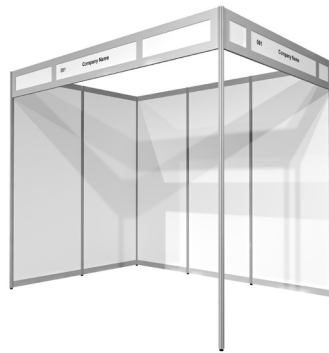

exhibition **POWER**

SHELL SCHEME SPEC SHEET

+44 (0) 333 355 4171

info@exhibitionpower.co.uk

www.exhibitionpower.co.uk

Octagonal shell scheme
available with
white 3mm Foamex.

exhibition
POWER