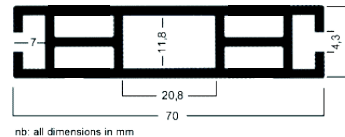

## SHELL SCHEME SPEC SHEET

✓ Seamless graphics can be fitted to either scheme, panel sizes are 2480mm high by 990mm wide on a straight wall.

Please check for sizes if your booth has corners as the dimensions differ.

Octagonal beam profile

Octagonal pole profile

+44 (0) 333 355 4171

info@exhibitionpower.co.uk

www.exhibitionpower.co.uk

Octagonal shell scheme  
available with  
white 3mm Foamex.